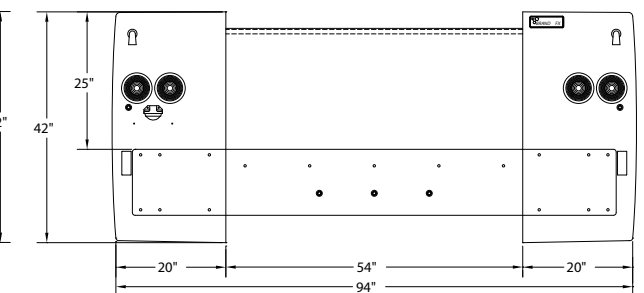

BFXB 84DLS SERIES SERVICE BODY

Application: Dual Rear Wheel 84" Chassis

Base Part Number 4070288

Pack Height	42"
Pack Depth	20"
Pack Length	132"
Floor Width	54"
Overall Width	94"
Mounting Height	25"
Weight	889#

BFXB 84DLS SERIES SERVICE BODY, cont

Overall Pack Length:132"
 Overall Width:94"
 Floor Width:54"
 Overall Height:42"
 Mounting Height:25"
 Pack Depth:20"
 Lighting Packages Meet all Federal Safety Standards
 Steel Understructure
 Treadbright Aluminum Floor
 Weight of 84DLS Service Body: 889#
 Base Part #: 4070288

Clear Openings of
 Compartments:
 C1/S1: 23-3/4" x 33 1/4"
 C2/S2: 23-3/4" x 33 1/4"
 C3/S3: 37" x 14 1/2"
 C4/S4: 23-3/4" x 33 1/4"

FRONT VIEW

CURBSIDE VIEW

REAR VIEW