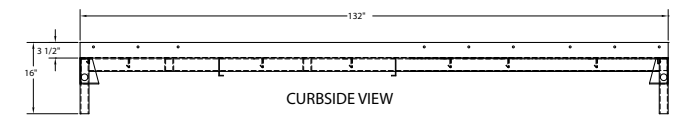

BFXB 84DLS SERIES SERVICE BODY

Application: Dual Rear Wheel 84" Chassis

Base Part Number 4070288

Pack Height	42"
Pack Depth	20"
Pack Length	132"
Floor Width	54"
Overall Width	94"
Mounting Height	25"
Weight	889#

BFXB 84DLS SERIES SERVICE BODY, cont

Overall Pack Length:132"
 Overall Width:94"
 Floor Width:54"
 Overall Height:42"
 Mounting Height:25"
 Pack Depth:20"
 Lighting Packages Meet all Federal Safety Standards
 Steel Understructure
 Treadbright Aluminum Floor
 Weight of 84DLS Service Body: 889#
 Base Part #: 4070288

Clear Openings of
 Compartments:
 C1/S1: 23-3/4" x 33 1/4"
 C2/S2: 23-3/4" x 33 1/4"
 C3/S3: 37" x 14 1/2"
 C4/S4: 23-3/4" x 33 1/4"

FRONT VIEW

CURBSIDE VIEW

REAR VIEW