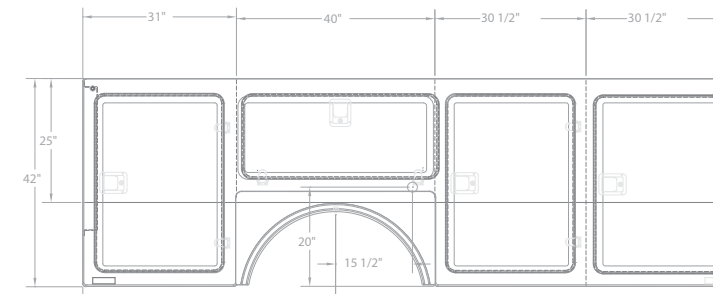

BFXB 84DLS SERIES SERVICE BODY

Application: Dual Rear Wheel 84" Chassis

Base Part Number 4070288

Pack Height	42"
Pack Depth	20"
Pack Length	132"
Floor Width	54"
Overall Width	94"
Mounting Height	25"
Weight	889#

BFXB 84DLS SERIES SERVICE BODY, cont

Overall Pack Length:132"
 Overall Width:94"
 Floor Width:54"
 Overall Height:42"
 Mounting Height:25"
 Pack Depth:20"
 Lighting Packages Meet all Federal Safety Standards
 Steel Understructure
 Treadbright Aluminum Floor
 Weight of 84DLS Service Body: 889#
 Base Part #: 4070288

Clear Openings of
 Compartments:
 C1/S1: 23-3/4" x 33 1/4"
 C2/S2: 23-3/4" x 33 1/4"
 C3/S3: 37" x 14 1/2"
 C4/S4: 23-3/4" x 33 1/4"

FRONT VIEW

CURBSIDE VIEW

REAR VIEW