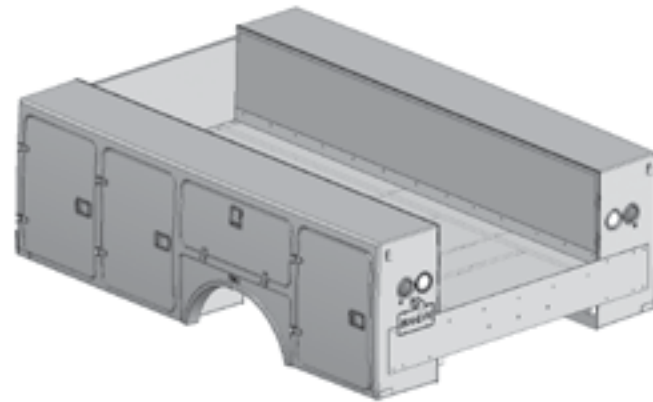

BFXB 84DLS SERIES SERVICE BODY

Application: Dual Rear Wheel 84" Chassis

Base Part Number 4070288

Pack Height	42"
Pack Depth	20"
Pack Length	132"
Floor Width	54"
Overall Width	94"
Mounting Height	25"
Weight	889#

Standard Features Included in Base

- Vinyl rock guards
- Black plastic gas fill cup
- Removeable Wheel Well Panels
- Automotive Grade White Gelcoat Finish
- White compartment interiors
- Recessed LED Exterior lighting package
- Flow through ventilation system
- Light Adaptor for specified chassis ***
- Non-skid compartment tops
- Vinyl Coated Cable Door Stops
- Automotive Grade Door Gasket
- Treadbright Aluminum Floor
- Steel Understructure
- Aluminum Bulkhead
- Aluminum Tail skirt
- Steel rear mounting brackets
- Stainless steel hinges & hardware
- Stainless Steel, Automotive style dual rotary latch
- Brackets for Adjustable Shelves in all Compartments
- One Piece molded doors, Automotive finish both sides
- Recessed Door Seal System

BFXB 84DLS SERIES SERVICE BODY, cont

Overall Pack Length:132"
 Overall Width:94"
 Floor Width:54"
 Overall Height:42"
 Mounting Height:25"
 Pack Depth:20"
 Lighting Packages Meet all Federal Safety Standards
 Steel Understructure
 Treadbright Aluminum Floor
 Weight of 84DLS Service Body: 889#
 Base Part #: 4070288

Clear Openings of
 Compartments:
 C1/S1: 23-3/4" x 33 1/4"
 C2/S2: 23-3/4" x 33 1/4"
 C3/S3: 37" x 14 1/2"
 C4/S4: 23-3/4" x 33 1/4"

FRONT VIEW

CURBSIDE VIEW

REAR VIEW