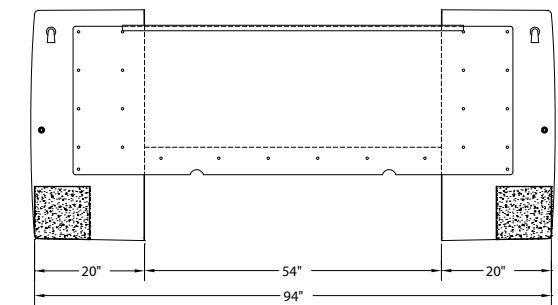

BFXB 84DLS SERIES SERVICE BODY

Application: Dual Rear Wheel 84" Chassis

Base Part Number 4070288

Pack Height	42"
Pack Depth	20"
Pack Length	132"
Floor Width	54"
Overall Width	94"
Mounting Height	25"
Weight	889#

BFXB 84DLS SERIES SERVICE BODY, cont

Overall Pack Length:132"
 Overall Width:94"
 Floor Width:54"
 Overall Height:42"
 Mounting Height:25"
 Pack Depth:20"
 Lighting Packages Meet all Federal Safety Standards
 Steel Understructure
 Treadbright Aluminum Floor
 Weight of 84DLS Service Body: 889#
 Base Part #: 4070288

Clear Openings of
 Compartments:
 C1/S1: 23-3/4" x 33 1/4"
 C2/S2: 23-3/4" x 33 1/4"
 C3/S3: 37" x 14 1/2"
 C4/S4: 23-3/4" x 33 1/4"

FRONT VIEW

CURBSIDE VIEW

REAR VIEW