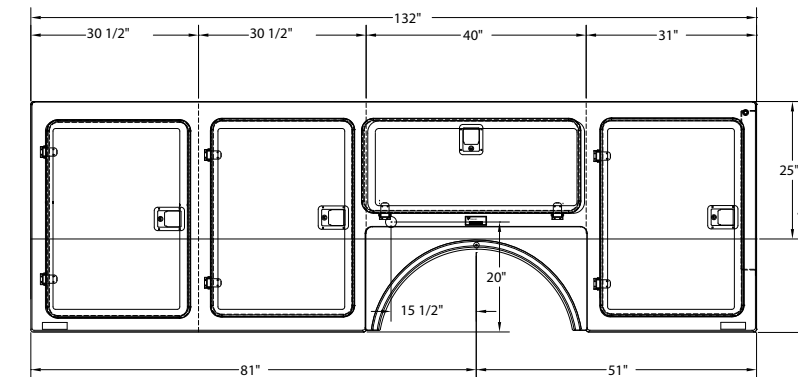

BFXB 84DLS SERIES SERVICE BODY

Application: Dual Rear Wheel 84" Chassis

Base Part Number 4070288

Pack Height	42"
Pack Depth	20"
Pack Length	132"
Floor Width	54"
Overall Width	94"
Mounting Height	25"
Weight	889#

BFXB 84DLS SERIES SERVICE BODY, cont

Overall Pack Length:132"
 Overall Width:94"
 Floor Width:54"
 Overall Height:42"
 Mounting Height:25"
 Pack Depth:20"
 Lighting Packages Meet all Federal Safety Standards
 Steel Understructure
 Treadbright Aluminum Floor
 Weight of 84DLS Service Body: 889#
 Base Part #: 4070288

Clear Openings of
 Compartments:
 C1/S1: 23-3/4" x 33 1/4"
 C2/S2: 23-3/4" x 33 1/4"
 C3/S3: 37" x 14 1/2"
 C4/S4: 23-3/4" x 33 1/4"

FRONT VIEW

CURBSIDE VIEW

REAR VIEW