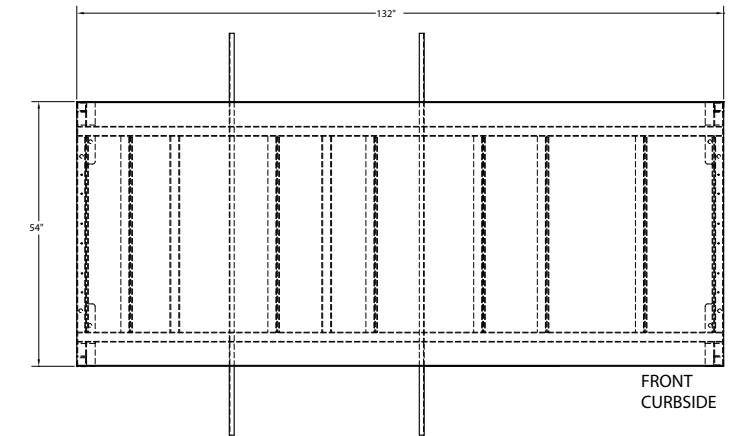

BFXB 84DLS SERIES SERVICE BODY

Application: Dual Rear Wheel 84" Chassis

Base Part Number 4070288

Pack Height	42"
Pack Depth	20"
Pack Length	132"
Floor Width	54"
Overall Width	94"
Mounting Height	25"
Weight	889#

BFXB 84DLS SERIES SERVICE BODY, cont

Overall Pack Length:132"
 Overall Width:94"
 Floor Width:54"
 Overall Height:42"
 Mounting Height:25"
 Pack Depth:20"
 Lighting Packages Meet all Federal Safety Standards
 Steel Understructure
 Treadbright Aluminum Floor
 Weight of 84DLS Service Body: 889#
 Base Part #: 4070288

Clear Openings of
 Compartments:
 C1/S1: 23-3/4" x 33 1/4"
 C2/S2: 23-3/4" x 33 1/4"
 C3/S3: 37" x 14 1/2"
 C4/S4: 23-3/4" x 33 1/4"

FRONT VIEW

CURBSIDE VIEW

REAR VIEW