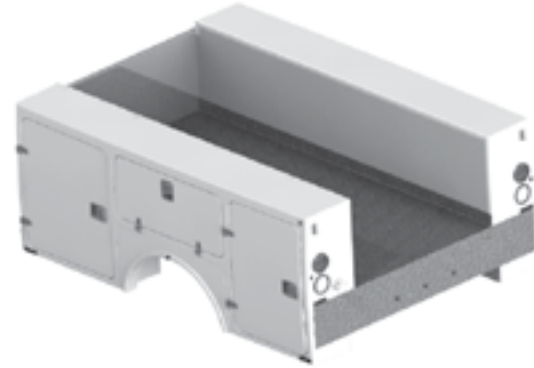

# BFXB 60SLS SERIES SERVICE BODY

Application: Single Rear Wheel 60" Chassis

**Base Part Number 4071835**

Pack Height	42"
Pack Depth	15"
Pack Length	108"
Floor Width	48-3/4"
Overall Width	82-3/4"
Mounting Height	25"
Weight	712#

# BFXB 60SLS SERIES SERVICE BODY

Overall Pack Length:.....108"  
 Overall Width:.....82.75"  
 Standard Floor Width: .....48.75"  
 Overall Height:.....42"  
 Mounting Height: .....25"  
 Pack Depth: .....15"  
 Lighting Packages Meet all Federal Safety Standards  
 Steel Understructure  
 Treadbright Aluminum Floor  
 Weight of 60DLS Service Body: 712#  
 Base Part #: 4071835

Clear Openings of  
 Compartments:  
 C1/S1: 29 3/4" x 33 1/4"  
 C2/S2: 37" x 14 1/2"  
 C3/S3: 23 3/4" x 33 1/4"

STREETSIDE VIEW

FRONT VIEW

CURBSIDE VIEW

REAR VIEW

Standard Features Included in Base

- Vinyl rock guards
- Black plastic gas fill cup
- Removeable Wheel Well Panels
- Automotive Grade White Gelcoat Finish
- White compartment interiors
- Recessed LED Exterior lighting package
- Flow through ventilation system
- Light Adaptor for specified chassis \*\*\*
- Non-skid compartment tops
- Vinyl Coated Cable Door Stops
- Automotive Grade Door Gasket
- Treadbright Aluminum Floor
- Steel Understructure
- Aluminum Bulkhead
- Aluminum Tail skirt
- Steel rear mounting brackets
- Stainless steel hinges & hardware
- Stainless Steel, Automotive style dual rotary latch
- Brackets for Adjustable Shelves in all Compartments
- One Piece molded doors, Automotive finish both sides
- Recessed Door Seal System