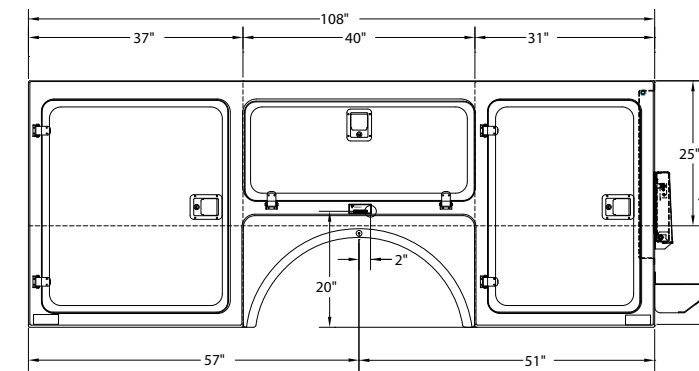

# BFXB 60SLS SERIES SERVICE BODY

Application: Single Rear Wheel 60" Chassis

**Base Part Number 4071835**

Pack Height	42"
Pack Depth	15"
Pack Length	108"
Floor Width	48-3/4"
Overall Width	82-3/4"
Mounting Height	25"
Weight	712#

# BFXB 60SLS SERIES SERVICE BODY

Overall Pack Length:.....108"  
 Overall Width:.....82.75"  
 Standard Floor Width: .....48.75"  
 Overall Height:.....42"  
 Mounting Height: .....25"  
 Pack Depth: .....15"  
 Lighting Packages Meet all Federal Safety Standards  
 Steel Understructure  
 Treadbright Aluminum Floor  
 Weight of 60DLS Service Body: 712#  
 Base Part #: 4071835

Clear Openings of  
 Compartments:  
 C1/S1: 29 3/4" x 33 1/4"  
 C2/S2: 37" x 14 1/2"  
 C3/S3: 23 3/4" x 33 1/4"

STREETSIDE VIEW

FRONT VIEW

CURBSIDE VIEW

REAR VIEW

Standard Features Included in Base

- Vinyl rock guards
- Black plastic gas fill cup
- Removeable Wheel Well Panels
- Automotive Grade White Gelcoat Finish
- White compartment interiors
- Recessed LED Exterior lighting package
- Flow through ventilation system
- Light Adaptor for specified chassis \*\*\*
- Non-skid compartment tops
- Vinyl Coated Cable Door Stops
- Automotive Grade Door Gasket
- Treadbright Aluminum Floor
- Steel Understructure
- Aluminum Bulkhead
- Aluminum Tail skirt
- Steel rear mounting brackets
- Stainless steel hinges & hardware
- Stainless Steel, Automotive style dual rotary latch
- Brackets for Adjustable Shelves in all Compartments
- One Piece molded doors, Automotive finish both sides
- Recessed Door Seal System