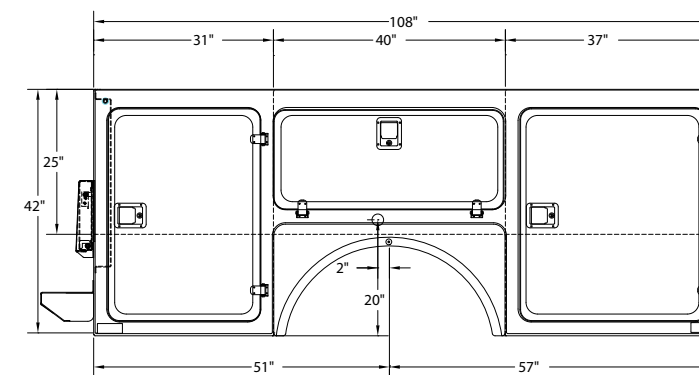

# BFXB 60SLS SERIES SERVICE BODY

Application: Single Rear Wheel 60" Chassis

**Base Part Number 4071835**

Pack Height	42"
Pack Depth	15"
Pack Length	108"
Floor Width	48-3/4"
Overall Width	82-3/4"
Mounting Height	25"
Weight	712#

# BFXB 60SLS SERIES SERVICE BODY

Overall Pack Length:.....108"  
 Overall Width:.....82.75"  
 Standard Floor Width: .....48.75"  
 Overall Height:.....42"  
 Mounting Height: .....25"  
 Pack Depth: .....15"  
 Lighting Packages Meet all Federal Safety Standards  
 Steel Understructure  
 Treadbright Aluminum Floor  
 Weight of 60DLS Service Body: 712#  
 Base Part #: 4071835

Clear Openings of  
 Compartments:  
 C1/S1: 29 3/4" x 33 1/4"  
 C2/S2: 37" x 14 1/2"  
 C3/S3: 23 3/4" x 33 1/4"

STREETSIDE VIEW

FRONT VIEW

CURBSIDE VIEW

REAR VIEW

Standard Features Included in Base

- Vinyl rock guards
- Black plastic gas fill cup
- Removeable Wheel Well Panels
- Automotive Grade White Gelcoat Finish
- White compartment interiors
- Recessed LED Exterior lighting package
- Flow through ventilation system
- Light Adaptor for specified chassis \*\*\*
- Non-skid compartment tops
- Vinyl Coated Cable Door Stops
- Automotive Grade Door Gasket
- Treadbright Aluminum Floor
- Steel Understructure
- Aluminum Bulkhead
- Aluminum Tail skirt
- Steel rear mounting brackets
- Stainless steel hinges & hardware
- Stainless Steel, Automotive style dual rotary latch
- Brackets for Adjustable Shelves in all Compartments
- One Piece molded doors, Automotive finish both sides
- Recessed Door Seal System