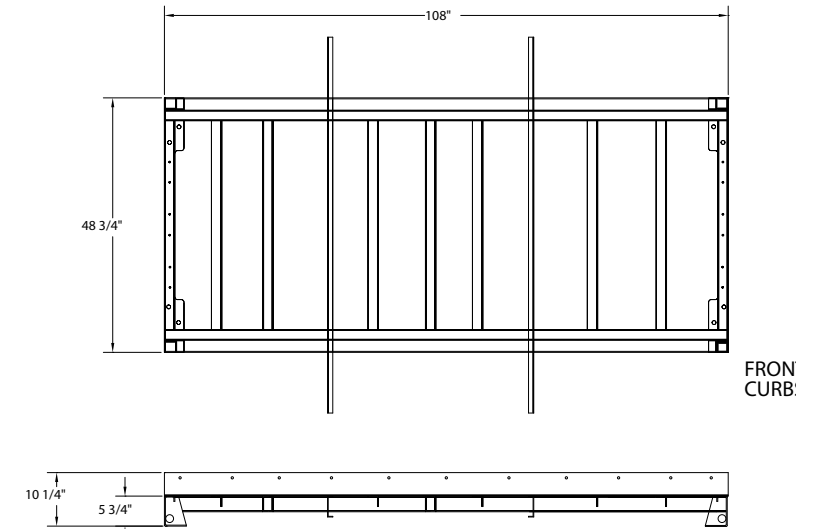

# BFXB 60SLS SERIES SERVICE BODY

Application: Single Rear Wheel 60" Chassis

**Base Part Number 4071835**

Pack Height	42"
Pack Depth	15"
Pack Length	108"
Floor Width	48-3/4"
Overall Width	82-3/4"
Mounting Height	25"
Weight	712#

# BFXB 60SLS SERIES SERVICE BODY

Overall Pack Length:.....108"  
 Overall Width:.....82.75"  
 Standard Floor Width: .....48.75"  
 Overall Height:.....42"  
 Mounting Height: .....25"  
 Pack Depth: .....15"  
 Lighting Packages Meet all Federal Safety Standards  
 Steel Understructure  
 Treadbright Aluminum Floor  
 Weight of 60DLS Service Body: 712#  
 Base Part #: 4071835

Clear Openings of  
 Compartments:  
 C1/S1: 29 3/4" x 33 1/4"  
 C2/S2: 37" x 14 1/2"  
 C3/S3: 23 3/4" x 33 1/4"

STREETSIDE VIEW

FRONT VIEW

CURBSIDE VIEW

REAR VIEW

Standard Features Included in Base

- Vinyl rock guards
- Black plastic gas fill cup
- Removeable Wheel Well Panels
- Automotive Grade White Gelcoat Finish
- White compartment interiors
- Recessed LED Exterior lighting package
- Flow through ventilation system
- Light Adaptor for specified chassis \*\*\*
- Non-skid compartment tops
- Vinyl Coated Cable Door Stops
- Automotive Grade Door Gasket
- Treadbright Aluminum Floor
- Steel Understructure
- Aluminum Bulkhead
- Aluminum Tail skirt
- Steel rear mounting brackets
- Stainless steel hinges & hardware
- Stainless Steel, Automotive style dual rotary latch
- Brackets for Adjustable Shelves in all Compartments
- One Piece molded doors, Automotive finish both sides
- Recessed Door Seal System