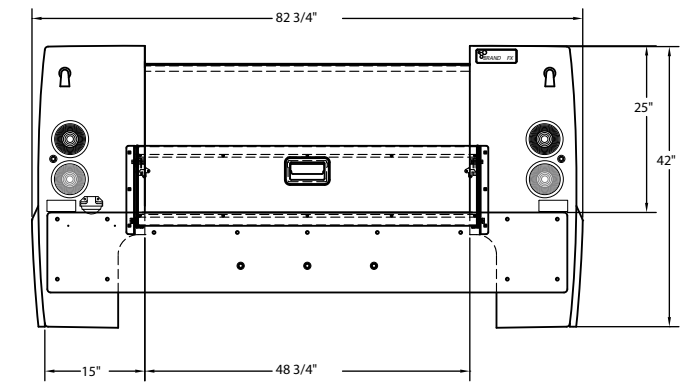

# BFXB 60SLS SERIES SERVICE BODY

Application: Single Rear Wheel 60" Chassis

**Base Part Number 4071835**

Pack Height	42"
Pack Depth	15"
Pack Length	108"
Floor Width	48-3/4"
Overall Width	82-3/4"
Mounting Height	25"
Weight	712#

# BFXB 60SLS SERIES SERVICE BODY

Overall Pack Length:.....108"  
 Overall Width:.....82.75"  
 Standard Floor Width: .....48.75"  
 Overall Height:.....42"  
 Mounting Height: .....25"  
 Pack Depth: .....15"  
 Lighting Packages Meet all Federal Safety Standards  
 Steel Understructure  
 Treadbright Aluminum Floor  
 Weight of 60DLS Service Body: 712#  
 Base Part #: 4071835

Clear Openings of  
 Compartments:  
 C1/S1: 29 3/4" x 33 1/4"  
 C2/S2: 37" x 14 1/2"  
 C3/S3: 23 3/4" x 33 1/4"

STREETSIDE VIEW

FRONT VIEW

CURBSIDE VIEW

REAR VIEW

Standard Features Included in Base

- Vinyl rock guards
- Black plastic gas fill cup
- Removeable Wheel Well Panels
- Automotive Grade White Gelcoat Finish
- White compartment interiors
- Recessed LED Exterior lighting package
- Flow through ventilation system
- Light Adaptor for specified chassis \*\*\*
- Non-skid compartment tops
- Vinyl Coated Cable Door Stops
- Automotive Grade Door Gasket
- Treadbright Aluminum Floor
- Steel Understructure
- Aluminum Bulkhead
- Aluminum Tail skirt
- Steel rear mounting brackets
- Stainless steel hinges & hardware
- Stainless Steel, Automotive style dual rotary latch
- Brackets for Adjustable Shelves in all Compartments
- One Piece molded doors, Automotive finish both sides
- Recessed Door Seal System