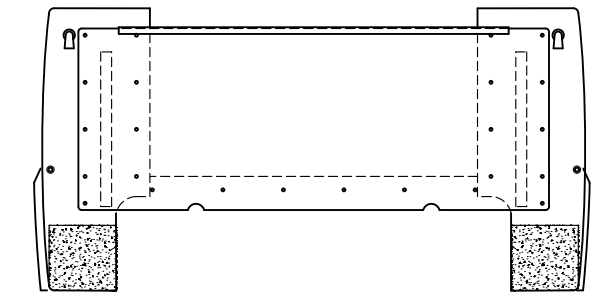

# BFXB 60SLS SERIES SERVICE BODY

Application: Single Rear Wheel 60" Chassis

**Base Part Number 4071835**

Pack Height	42"
Pack Depth	15"
Pack Length	108"
Floor Width	48-3/4"
Overall Width	82-3/4"
Mounting Height	25"
Weight	712#

# BFXB 60SLS SERIES SERVICE BODY

Overall Pack Length:.....108"  
 Overall Width:.....82.75"  
 Standard Floor Width: .....48.75"  
 Overall Height:.....42"  
 Mounting Height: .....25"  
 Pack Depth: .....15"  
 Lighting Packages Meet all Federal Safety Standards  
 Steel Understructure  
 Treadbright Aluminum Floor  
 Weight of 60DLS Service Body: 712#  
 Base Part #: 4071835

Clear Openings of  
 Compartments:  
 C1/S1: 29 3/4" x 33 1/4"  
 C2/S2: 37" x 14 1/2"  
 C3/S3: 23 3/4" x 33 1/4"

STREETSIDE VIEW

FRONT VIEW

CURBSIDE VIEW

REAR VIEW

Standard Features Included in Base

- Vinyl rock guards
- Black plastic gas fill cup
- Removeable Wheel Well Panels
- Automotive Grade White Gelcoat Finish
- White compartment interiors
- Recessed LED Exterior lighting package
- Flow through ventilation system
- Light Adaptor for specified chassis \*\*\*
- Non-skid compartment tops
- Vinyl Coated Cable Door Stops
- Automotive Grade Door Gasket
- Treadbright Aluminum Floor
- Steel Understructure
- Aluminum Bulkhead
- Aluminum Tail skirt
- Steel rear mounting brackets
- Stainless steel hinges & hardware
- Stainless Steel, Automotive style dual rotary latch
- Brackets for Adjustable Shelves in all Compartments
- One Piece molded doors, Automotive finish both sides
- Recessed Door Seal System